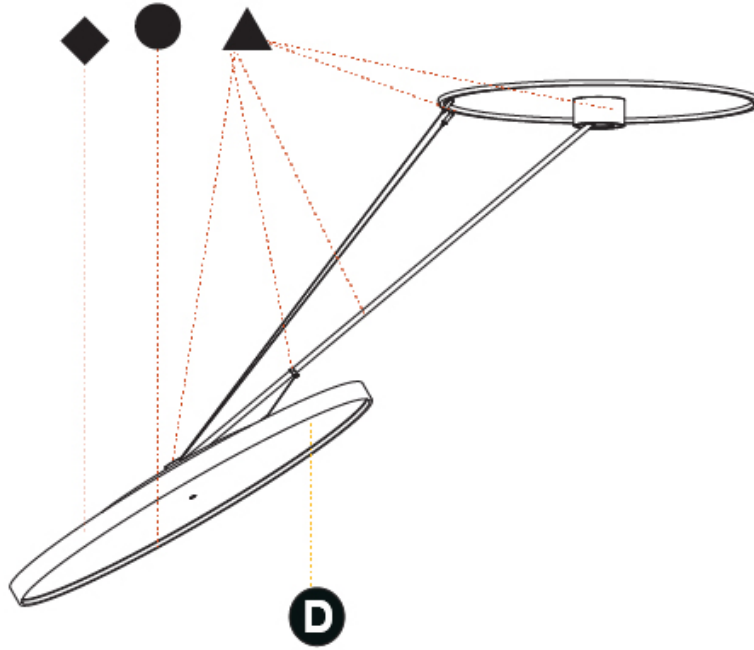

SIGN DIVA DANCER SUSPENSION

A30877-

PROJECT	_____
TYPE	_____
SPECIFIER	_____
QUANTITY	_____
DATE	_____