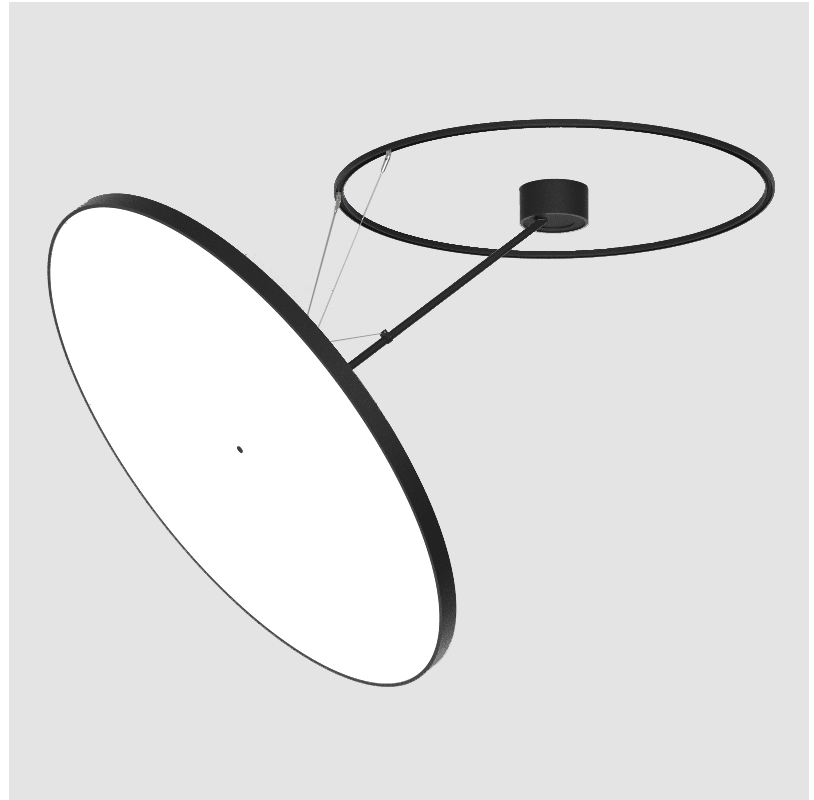

GENERAL

Series: Sign Diva Dancer
Subseries: Sign Diva Dancer
Brand: Prolicht
Division: Architectural
Mounting Type: Suspension
Mounting Location: Ceiling
Subcategory: Pendant

PHYSICAL

Shape: Round
Diameter (mm): 1100
Diameter (in): 43 ⁵/₁₆
Height (mm): 870
Height (in): 34 ¹/₄
Light Distribution: Adjustable / Direct
Weight (kg): 15.8
Weight (lbs): 34.76
Diffuser: PMMA - Opal / Micro-Prism / Sparkling Secret / Vintage Industrial
Fixture Finish: SSR / BKV / CWI / CRY / HAB / UFT / ITA / RUA / FTG / MYG / LOD / PUS / FRO / FUP / KIA / POP / BLS / SPG / MEY / GOH / GUM / CHC / COM / ABZ / JAG / OBR / MOS / ROR
Fixture Material: Extruded Aluminum / Steel

ELECTRICAL

Lamp Type: LED (Zhaga Standard)
Input Wattage (W): 169.4
Total Output Wattage (W): 135
Dimming: Tri-Mode (Non-Dimming and Phase Dimming (120Vac only) and 0-10V Dimming)
Driver Included: Yes
Driver Location: Integrated
Driver Type: Constant Current - Universal
Driver Class: Class 2
Input Voltage (V): 120 - 277
Constant Current (MA): 600

LED

Color Temperature (°K): 3000 / 3500 / 4000
Max. Delivered Lumen (lm): 19520 / 19933 / 20340
CRI: >90 CRI
Lamp Life (hrs): 50000

OPTICAL

Adjustability: Rotational Canopy 170°; Tilting Canopy ±50°; Tilting Head ±90°

RATINGS AND CERTIFICATIONS

Certified By: Certified for North American Standards
IP rating: IP20