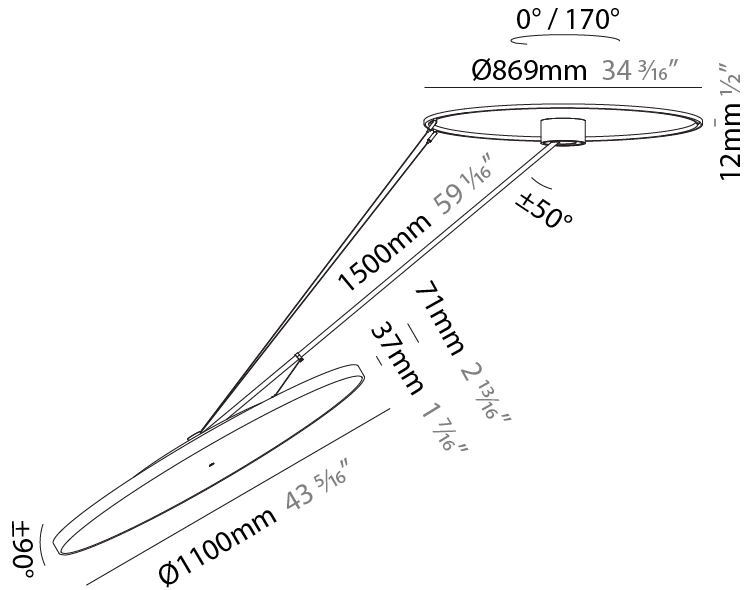

GENERAL

Series: Sign Diva Dancer
Subseries: Sign Diva Dancer
Brand: Prolicht
Division: Architectural
Mounting Type: Suspension
Mounting Location: Ceiling
Subcategory: Pendant

PHYSICAL

Shape: Round
Diameter (mm): 1100
Diameter (in): 43 5/16
Height (mm): 1620
Height (in): 63 3/4
Light Distribution: Adjustable / Direct
Weight (kg): 16
Weight (lbs): 35.2
Diffuser: PMMA - Opal / Micro-Prism / Sparkling Secret / Vintage Industrial
Fixture Finish: SSR / BKV / CWI / CRY / HAB / UFT / ITA / RUA / FTG / MYG / LOD / PUS / FRO / FUP / KIA / POP / BLS / SPG / MEY / GOH / GUM / CHC / COM / ABZ / JAG / OBR / MOS / ROR
Fixture Material: Extruded Aluminum / Steel

ELECTRICAL

Lamp Type: LED (Zhaga Standard)
Input Wattage (W): 169.4
Total Output Wattage (W): 135
Dimming: Tri-Mode (Non-Dimming and Phase Dimming (120Vac only) and 0-10V Dimming)
Driver Included: Yes
Driver Location: Integrated
Driver Type: Constant Current - Universal
Driver Class: Class 2
Input Voltage (V): 120 - 277
Constant Current (MA): 600

LED

Color Temperature (°K): 3000 / 3500 / 4000
Max. Delivered Lumen (lm): 19520 / 19933 / 20340
CRI: >90 CRI
Lamp Life (hrs): 50000

OPTICAL

Adjustability: Rotational Canopy 170°; Tilting Canopy ±50°; Tilting Head ±90°

RATINGS AND CERTIFICATIONS

Certified By: Certified for North American Standards
IP rating: IP20