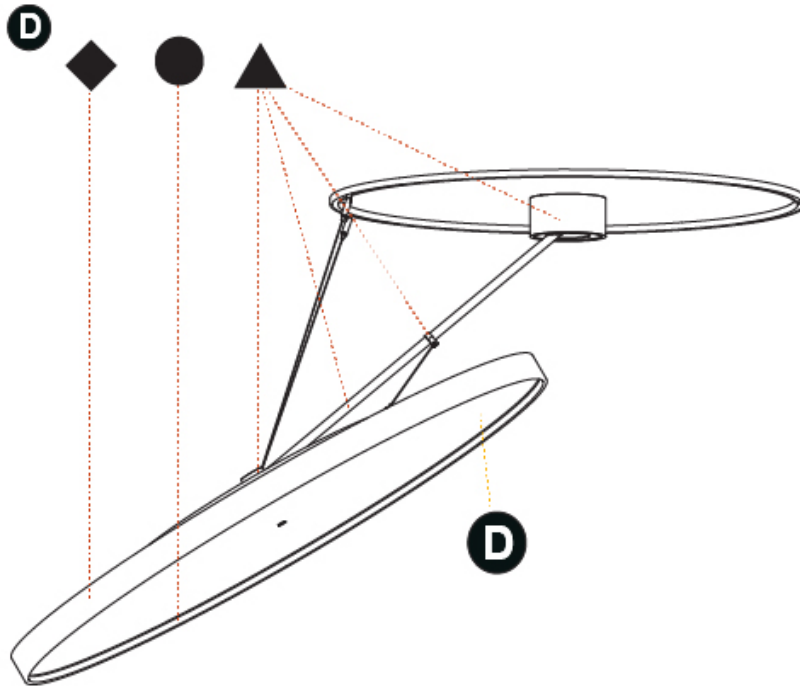

RATINGS AND CERTIFICATIONS

Certified By: Certified for North American Standards
IP rating: IP20

SIGN DIVA DANCER SUSPENSION

A30876-

PROJECT	_____
TYPE	_____
SPECIFIER	_____
QUANTITY	_____
DATE	_____

PROJECT	_____
TYPE	_____
SPECIFIER	_____
QUANTITY	_____
DATE	_____