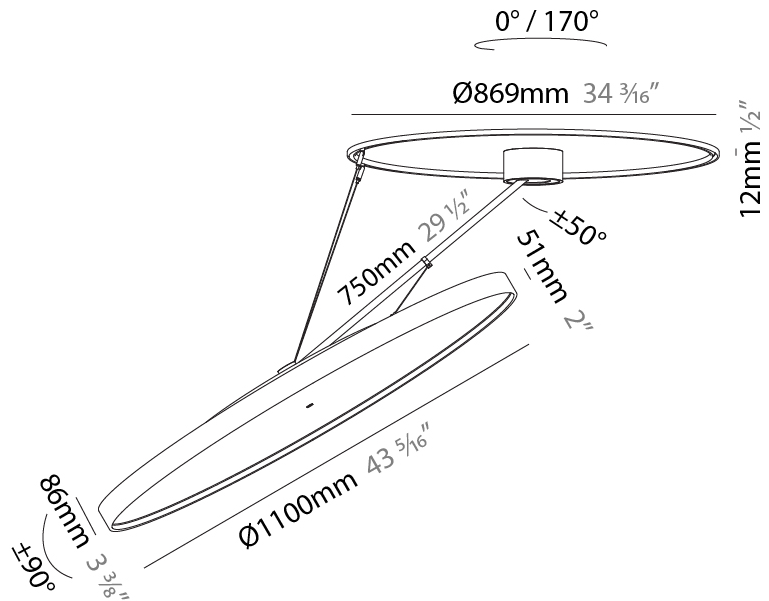

GENERAL

Series: Sign Diva Dancer
Subseries: Sign Diva Dancer Korona
Brand: Prolicht
Division: Architectural
Mounting Type: Suspension
Mounting Location: Ceiling
Subcategory: Pendant

PHYSICAL

Shape: Round
Diameter (mm): 1100
Diameter (in): 43 ⁵/₁₆
Height (mm): 870
Height (in): 34 ¹/₄
Light Distribution: Adjustable / Direct
Weight (kg): 16.1
Weight (lbs): 35.42
Diffuser: PMMA - Opal / Micro-Prism / Sparkling Secret / Vintage Industrial
Fixture Finish: SSR / BKV / CWI / CRY / HAB / UFT / ITA / RUA / FTG / MYG / LOD / PUS / FRO / FUP / KIA / POP / BLS / SPG / MEY / GOH / GUM / CHC / COM / ABZ / JAG / OBR / MOS / ROR
Fixture Material: Extruded Aluminum / Steel

ELECTRICAL

Lamp Type: LED (Zhaga Standard)
Input Wattage (W): 169.4
Total Output Wattage (W): 135
Dimming: Tri-Mode (Non-Dimming and Phase Dimming (120Vac only) and 0-10V Dimming)
Driver Included: Yes
Driver Location: Integrated
Driver Type: Constant Current - Universal
Driver Class: Class 2
Input Voltage (V): 120 - 277
Constant Current (MA): 350

LED

Color Temperature (°K): 2700 / 3000 / 4000
Max. Delivered Lumen (lm): 19520 / 19933 / 20340
CRI: >90 CRI
Lamp Life (hrs): 50000

OPTICAL

Adjustability: Rotational Canopy 170°; Tilting Canopy ±50°; Tilting Head ±90°

RATINGS AND CERTIFICATIONS

Certified By: Certified for North American Standards
IP rating: IP20