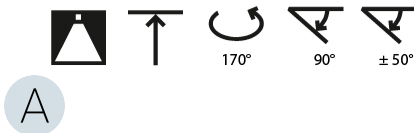

GENERAL

Series: Sign Diva Dancer
Subseries: Sign Diva Dancer
Brand: Prolicht
Division: Architectural
Mounting Type: Suspension
Mounting Location: Ceiling
Subcategory: Pendant

PHYSICAL

Shape: Round
Diameter (mm): 1100
Diameter (in): 43 ⁵/₁₆
Height (mm): 870
Height (in): 34 ¹/₄
Light Distribution: Adjustable / Direct
Weight (kg): 15.8
Weight (lbs): 34.76
Diffuser: PMMA - Opal / Micro-Prism / Sparkling Secret / Vintage Industrial
Fixture Finish: SSR / BKV / CWI / CRY / HAB / UFT / ITA / RUA / FTG / MYG / LOD / PUS / FRO / FUP / KIA / POP / BLS / SPG / MEY / GOH / GUM / CHC / COM / ABZ / JAG / OBR / MOS / ROR
Fixture Material: Extruded Aluminum / Steel

ELECTRICAL

Lamp Type: LED (Zhaga Standard)
Input Wattage (W): 169.4
Total Output Wattage (W): 135
Dimming: Tri-Mode (Non-Dimming and Phase Dimming (120Vac only) and 0-10V Dimming)
Driver Included: Yes
Driver Location: Integrated
Driver Type: Constant Current - Universal
Driver Class: Class 2
Input Voltage (V): 120 - 277
Constant Current (MA): 600

LED

Color Temperature (°K): 3000 / 3500 / 4000
Max. Delivered Lumen (lm): 19520 / 19933 / 20340
CRI: >90 CRI
Lamp Life (hrs): 50000

OPTICAL

Adjustability: Rotational Canopy 170°; Tilting Canopy ±50°; Tilting Head ±90°

RATINGS AND CERTIFICATIONS

Certified By: Certified for North American Standards
IP rating: IP20