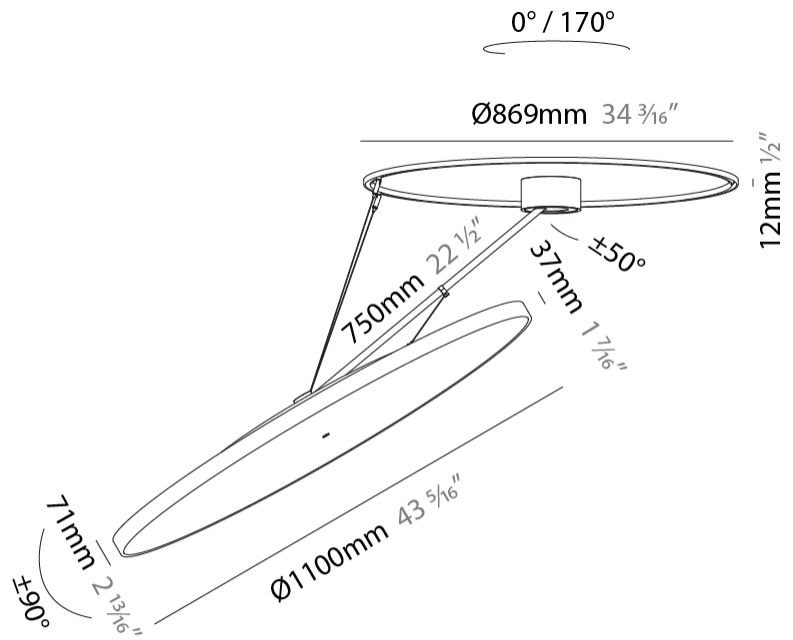

GENERAL

Series: Sign Diva Dancer
Subseries: Sign Diva Dancer
Brand: Prolicht
Division: Architectural
Mounting Type: Suspension
Mounting Location: Ceiling
Subcategory: Pendant

PHYSICAL

Shape: Round
Diameter (mm): 1100
Diameter (in): 43 ⁵/₁₆
Height (mm): 870
Height (in): 34 ¹/₄
Light Distribution: Adjustable / Direct
Weight (kg): 15.8
Weight (lbs): 34.76
Diffuser: PMMA - Opal / Micro-Prism / Sparkling Secret / Vintage Industrial
Fixture Finish: SSR / BKV / CWI / CRY / HAB / UFT / ITA / RUA / FTG / MYG / LOD / PUS / FRO / FUP / KIA / POP / BLS / SPG / MEY / GOH / GUM / CHC / COM / ABZ / JAG / OBR / MOS / ROR
Fixture Material: Extruded Aluminum / Steel

ELECTRICAL

Lamp Type: LED (Zhaga Standard)
Input Wattage (W): 169.4
Total Output Wattage (W): 135
Dimming: Tri-Mode (Non-Dimming and Phase Dimming (120Vac only) and 0-10V Dimming)
Driver Included: Yes
Driver Location: Integrated
Driver Type: Constant Current - Universal
Driver Class: Class 2
Input Voltage (V): 120 - 277
Constant Current (MA): 600

LED

Color Temperature (°K): 3000 / 3500 / 4000
Max. Delivered Lumen (lm): 19520 / 19933 / 20340
CRI: >90 CRI
Lamp Life (hrs): 50000

OPTICAL

Adjustability: Rotational Canopy 170°; Tilting Canopy ±50°; Tilting Head ±90°

RATINGS AND CERTIFICATIONS

Certified By: Certified for North American Standards
IP rating: IP20