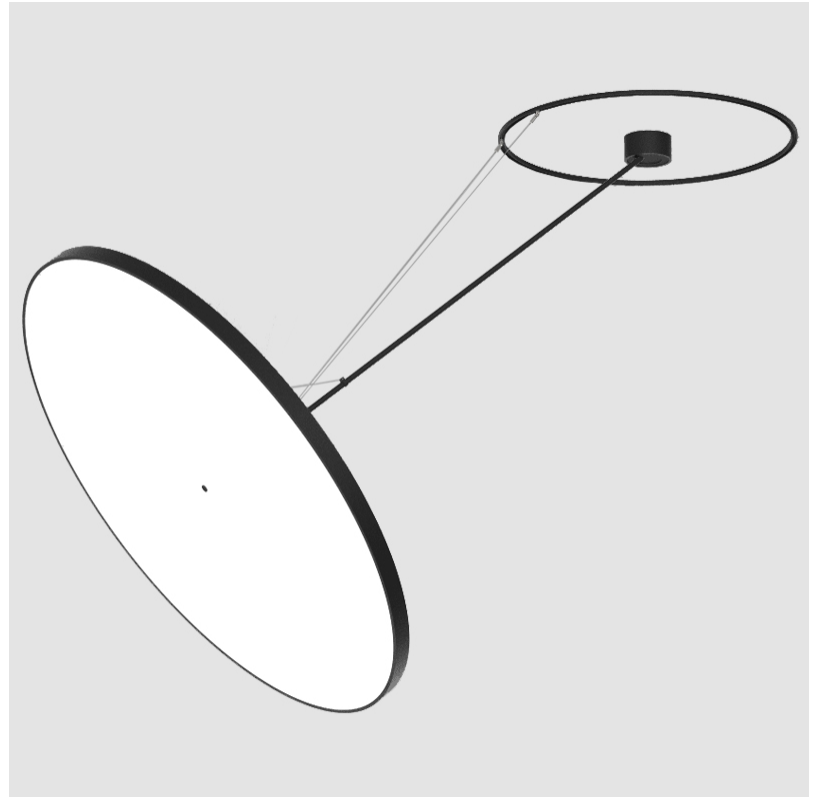

GENERAL

Series: Sign Diva Dancer
Subseries: Sign Diva Dancer
Brand: Prolicht
Division: Architectural
Mounting Type: Suspension
Mounting Location: Ceiling
Subcategory: Pendant

PHYSICAL

Shape: Round
Diameter (mm): 1100
Diameter (in): 43 5/16
Height (mm): 1620
Height (in): 63 3/4
Light Distribution: Adjustable / Direct
Weight (kg): 16
Weight (lbs): 35.2
Diffuser: PMMA - Opal / Micro-Prism / Sparkling Secret / Vintage Industrial
Fixture Finish: SSR / BKV / CWI / CRY / HAB / UFT / ITA / RUA / FTG / MYG / LOD / PUS / FRO / FUP / KIA / POP / BLS / SPG / MEY / GOH / GUM / CHC / COM / ABZ / JAG / OBR / MOS / ROR
Fixture Material: Extruded Aluminum / Steel

ELECTRICAL

Lamp Type: LED (Zhaga Standard)
Input Wattage (W): 169.4
Total Output Wattage (W): 135
Dimming: Tri-Mode (Non-Dimming and Phase Dimming (120Vac only) and 0-10V Dimming)
Driver Included: Yes
Driver Location: Integrated
Driver Type: Constant Current - Universal
Driver Class: Class 2
Input Voltage (V): 120 - 277
Constant Current (MA): 600

LED

Color Temperature (°K): 3000 / 3500 / 4000
Max. Delivered Lumen (lm): 19520 / 19933 / 20340
CRI: >90 CRI
Lamp Life (hrs): 50000

OPTICAL

Adjustability: Rotational Canopy 170°; Tilting Canopy ±50°; Tilting Head ±90°

RATINGS AND CERTIFICATIONS

Certified By: Certified for North American Standards
IP rating: IP20