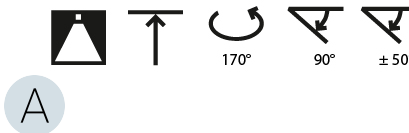

GENERAL

Series: Sign Diva Dancer
Subseries: Sign Diva Dancer
Brand: Prolicht
Division: Architectural
Mounting Type: Suspension
Mounting Location: Ceiling
Subcategory: Pendant

PHYSICAL

Shape: Round
Diameter (mm): 1100
Diameter (in): 43 5/16
Height (mm): 1620
Height (in): 63 3/4
Light Distribution: Adjustable / Direct
Weight (kg): 16
Weight (lbs): 35.2
Diffuser: PMMA - Opal / Micro-Prism / Sparkling Secret / Vintage Industrial
Fixture Finish: SSR / BKV / CWI / CRY / HAB / UFT / ITA / RUA / FTG / MYG / LOD / PUS / FRO / FUP / KIA / POP / BLS / SPG / MEY / GOH / GUM / CHC / COM / ABZ / JAG / OBR / MOS / ROR
Fixture Material: Extruded Aluminum / Steel

ELECTRICAL

Lamp Type: LED (Zhaga Standard)
Input Wattage (W): 169.4
Total Output Wattage (W): 135
Dimming: Tri-Mode (Non-Dimming and Phase Dimming (120Vac only) and 0-10V Dimming)
Driver Included: Yes
Driver Location: Integrated
Driver Type: Constant Current - Universal
Driver Class: Class 2
Input Voltage (V): 120 - 277
Constant Current (MA): 600

LED

Color Temperature (°K): 3000 / 3500 / 4000
Max. Delivered Lumen (lm): 19520 / 19933 / 20340
CRI: >90 CRI
Lamp Life (hrs): 50000

OPTICAL

Adjustability: Rotational Canopy 170°; Tilting Canopy ±50°; Tilting Head ±90°

RATINGS AND CERTIFICATIONS

Certified By: Certified for North American Standards
IP rating: IP20